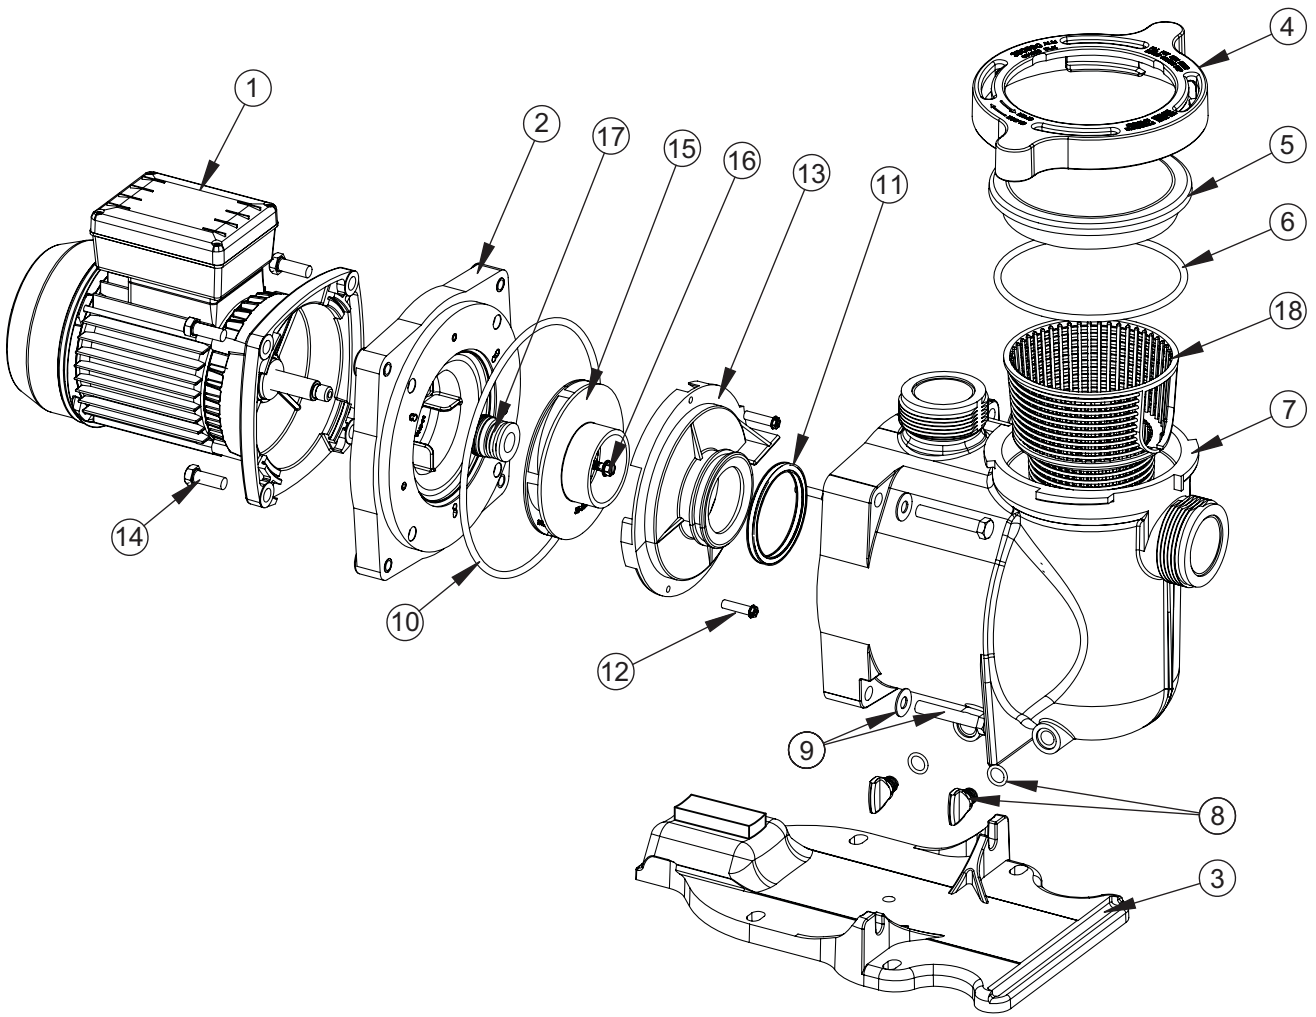

SUPERFLO®

Replacement Parts

No.	Part No.	Description	Part No.	Includes*
1**	RP051	Motor - Mono Phase 0,37kW		1
	RP071	Motor - Mono Phase 0,55kW		1
	RP073	Motor - Tri Phase 0,55kW		1
	RP101	Motor - Mono Phase 0,75kW		1
	RP103	Motor - Tri Phase 0,75kW		1
	RP151	Motor - Mono Phase 1,10kW		1
	RP153	Motor - Tri Phase 1,10kW		1
	RP201	Motor - Mono Phase 1,50kW		1
	RP203	Motor - Tri Phase 1,50kW		1
	RP301	Motor - Mono Phase 2,20kW		1
	RP303	Motor - Tri Phase 2,20kW		1
2	R355612	Seal plate		1
3	R351094	Pump base		1
4	R351090	Locking ring		1
5	R350091	Lid		1
6	R357255	O-ring for Lid		1
7	R357297	Housing BSP - Black		1
8	R357161	Drain Plug + O-ring		2
9	R355621	Bolt + Washer		4
10	R355619	O-ring for Seal Plate		1
11	R355030	Seal		1
12	R355334	Screw		3
13	R355618	Diffuser 0,37kW - 1,10kW		1
	R355360	Diffuser 1,50kW - 2,20kW		1
14	R354290	Bolt		4
15	R355174M	Impeller 0,37kW		1
	R355174	Impeller 0,55kW		1
	R355074	Impeller 0,75kW		1
	R355086	Impeller 1,10kW		1
	R355614M	Impeller 1,50kW		1
	R355168M	Impeller 2,20kW		1
16	R355389	Impeller lock screw		1
17	P-35-4545SP	Mechanical seal		1
18	R355667	Basket		1
	P-SFL-OSET	Seal set (PN's 6, 10, 11, 17)		