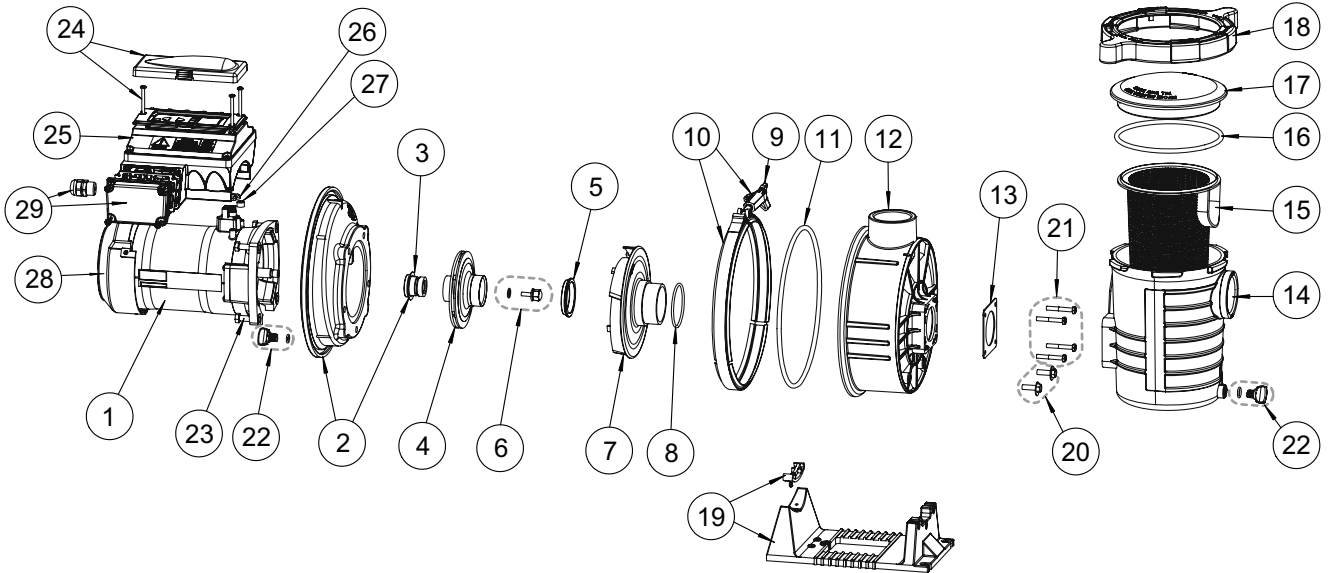

INTELLIFLO® ULTRAFLOW® VS

Replacement Parts

No.	Part No.	Description	Part No.	Includes*
1	R357294	Intelli VFD Motor		1
2	R39004910	Seal plate		1
3	R354545SP	Mechanical Seal		1
4	R39005400	Impeller		1
5	R39006900	Wear Ring		1
6	R39009900	Impeller Lock Screw		1
7	R39015500	Diffuser		1
8	R39006600	Seal Diffuser		1
9	RWC3622	Knob for Clamp		1
10	RC1937A	Clamp Assembly		1
11	R39006000	O-Ring		1
12	R39007002	Volute		1
13	R39501200	Square Gasket		1
14	R39017102	Strainer Pot		1
15	R39303500	Basket		1
16	R39300600	O-Ring		1
17	R39301799	Lid		1
18	R39105000	Locking Ring		1
19	R39005800	Base		1
20	R98219800	Bolts & Washers		2
21	R070979	Bolts		4
22	R98207700	Drain Plug		2
23	R98220500	Nuts & Washers		4
24	R357290	Control Cover Assembly		1
25	R351521	VS - Variable Speed Drive		1
26	R350108	Gasket		1
27	R350142	Spacer Cap		3
28	R352501	Fan & Shroud		1
29	353310	Cover Assembly		1
	P-UFL-OSET	Seal Set (PN's 3, 5, 8, 11, 13, 16)		